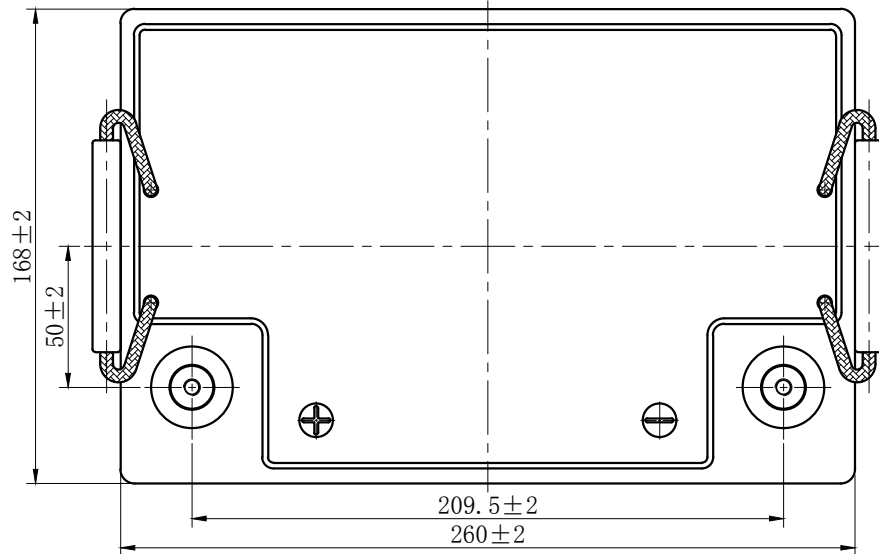

BAT412110081

12V/100Ah AGM  
Super Cycle  
Batt. (M6)

BAT412110081

Unit of Measurement (mm)

Date: