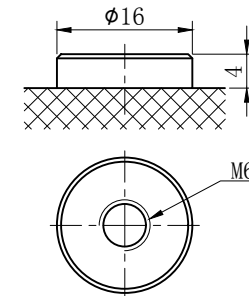

BAT412110081

12V/100Ah AGM  
Super Cycle  
Batt. (M6)

BAT412110081

Unit of Measurement (mm)

Date: