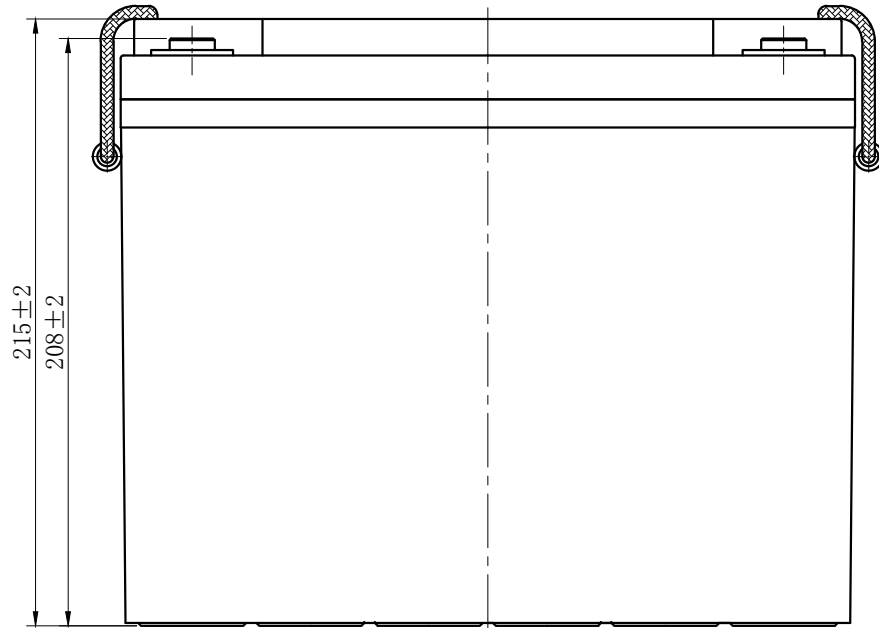

BAT412110081

12V/100Ah AGM  
Super Cycle  
Batt. (M6)

BAT412110081

Unit of Measurement (mm)

Date: